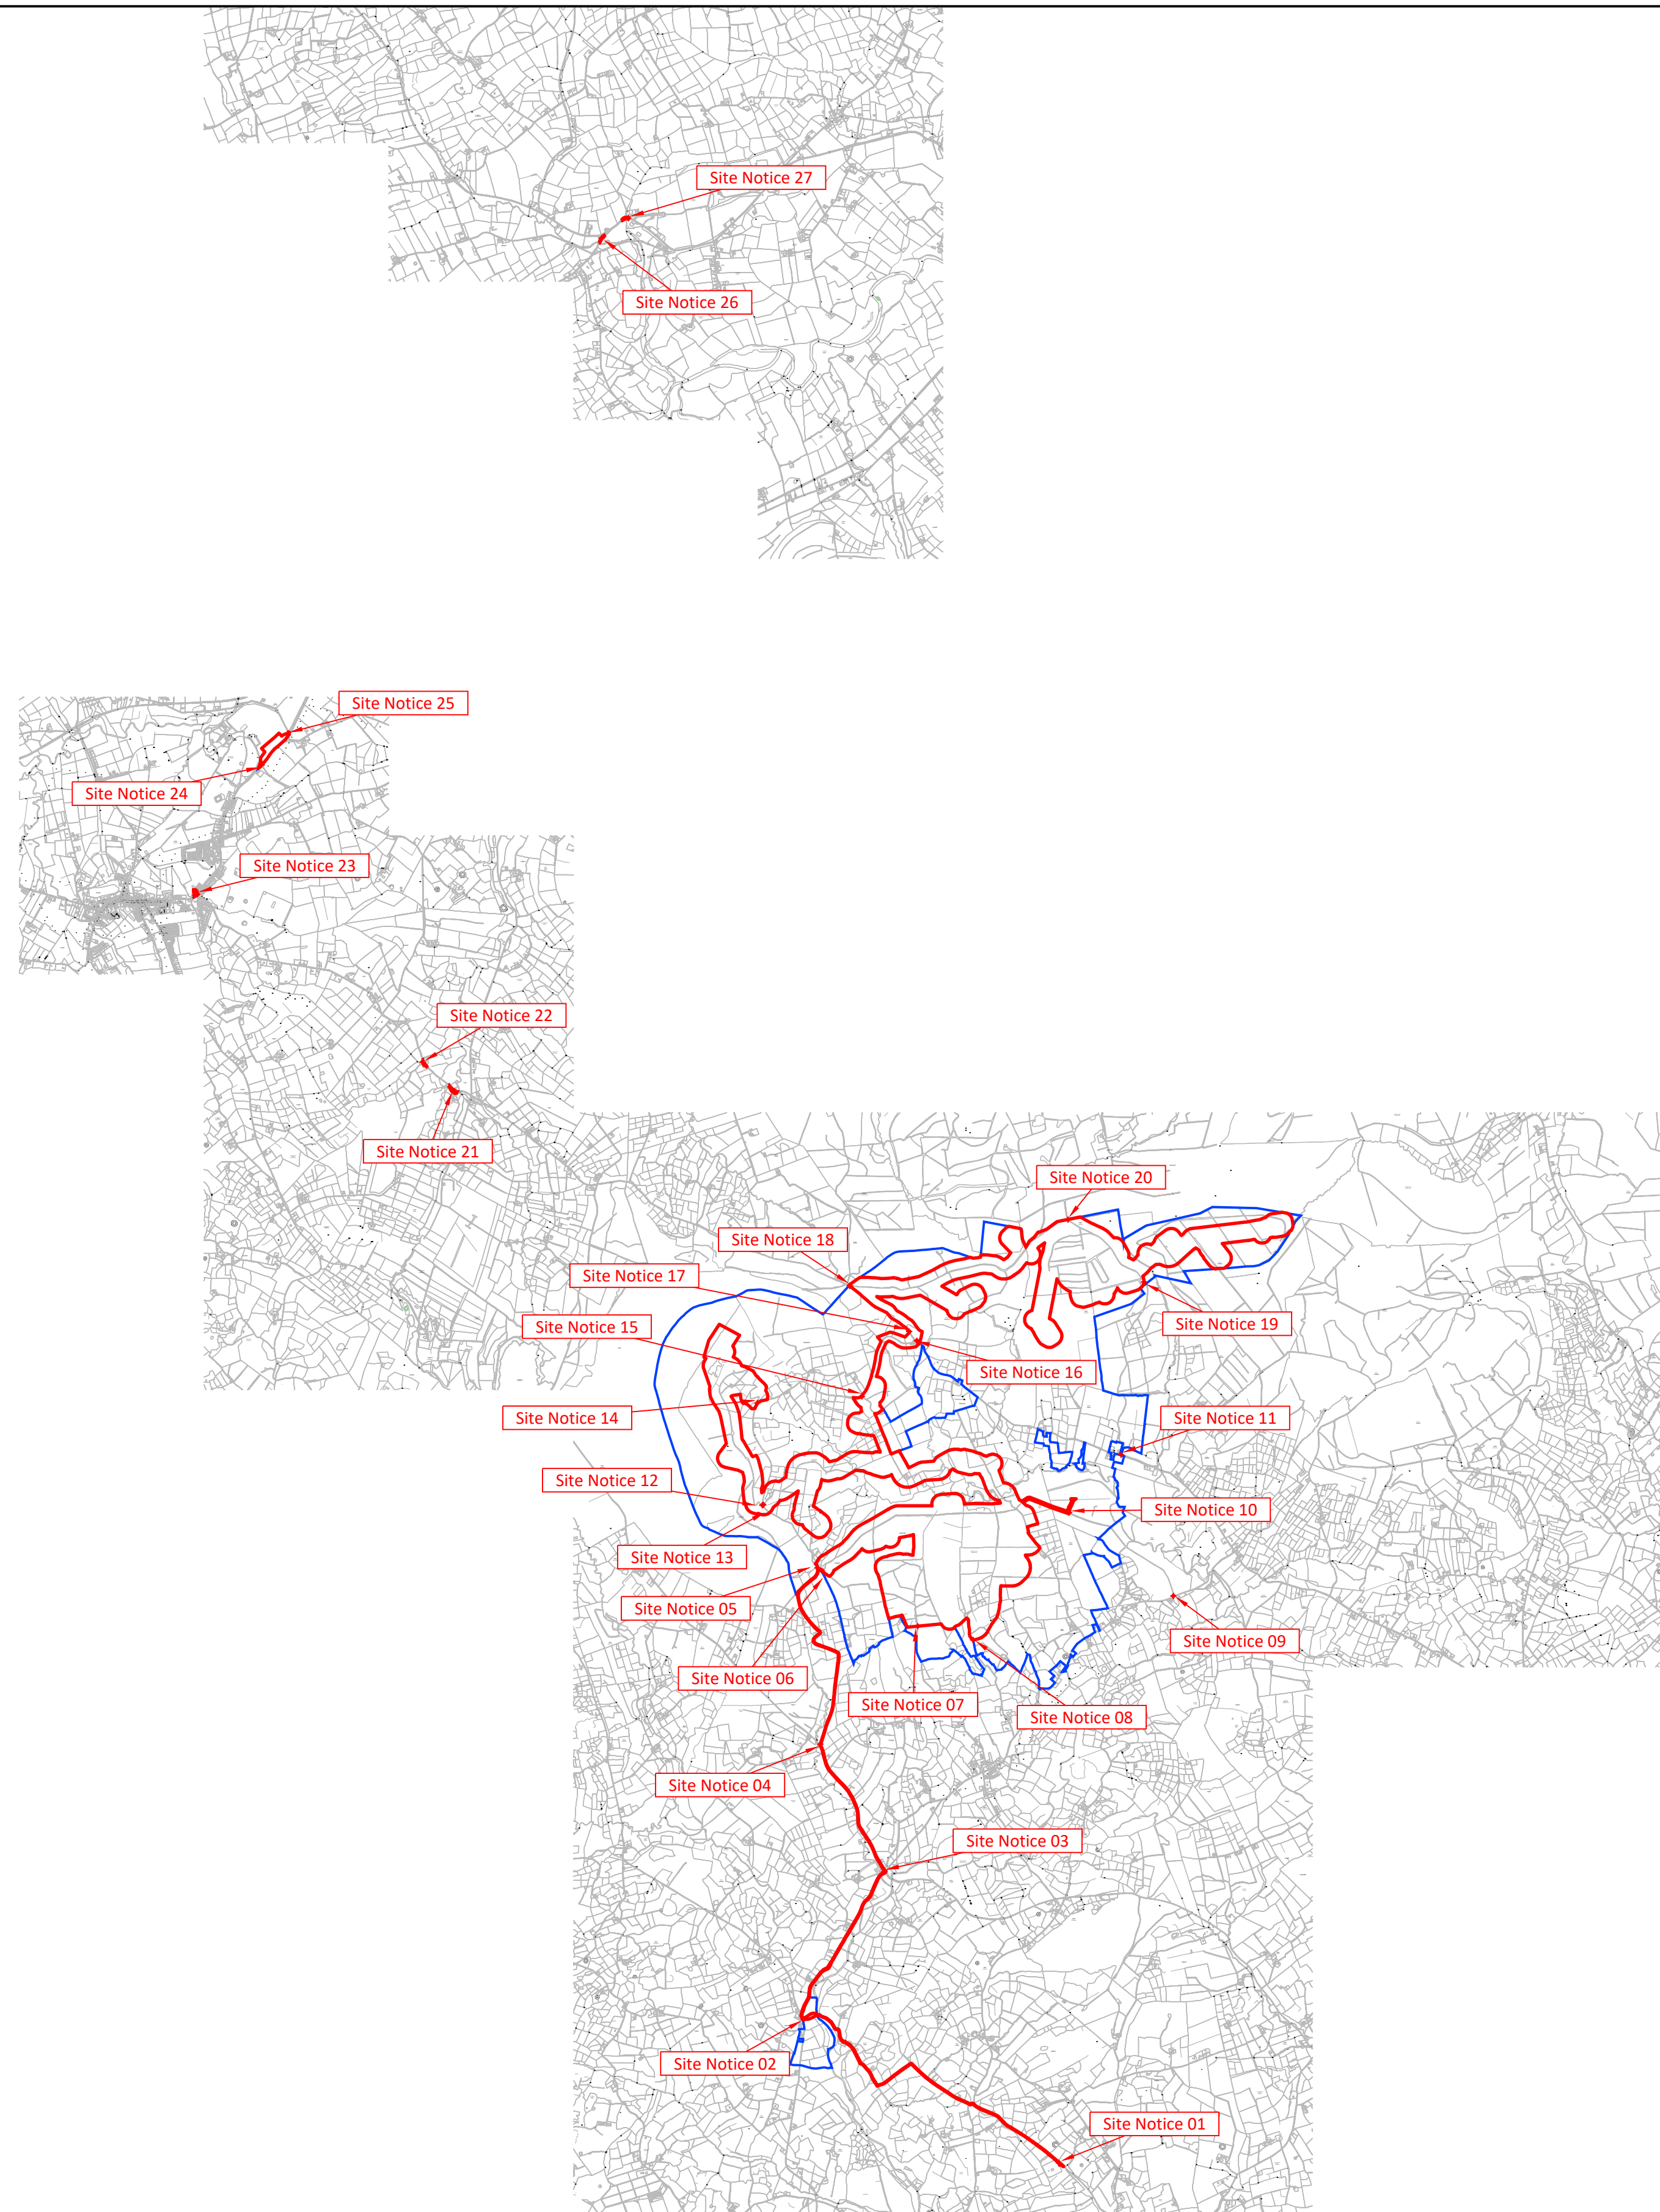

Legend
 — Planning Boundary
 — Property Boundary

If Applicable : Ordnance Survey Ireland Licence No. EN 0001220 © Ordnance Survey Ireland and Government of Ireland
 OSI-6186,6140, Cork-40-48-49-59-60

No part of this document may be reproduced or transmitted in any form or stored in any retrieval system of any nature without the written permission of Fehily Timoney & Company as copyright holder except as agreed for use on the project for which the document was originally issued. Do not scale. Use figured dimensions only. If in doubt - Ask!

Rev.	Description	App By	Date
A	ISSUE FOR APPROVAL	JH	07.01.21
B	ISSUE FOR PLANNING	JH	24.01.22

PROJECT	CLIENT		
BALLINAGREE WIND FARM	BALLINAGREE WIND DAC		
SHEET PROJECT OVERVIEW	Date	07.01.21	Project number P2114
	Drawn by	NS	Drawing Number
	Checked by	TB	P2114-0100-0002
	Scale (@ A1-)	1:50000	Rev B